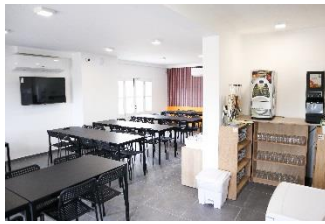

# AM HOSTEL

Very Centrally located, AM Hostel is on one of the best streets in Sliema. Close to the shopping centre with bars, café and restaurants AM Hostel is just off the Sliema seafront promenade and minutes away from the shopping centre. With good public transport connections and within walking distance from anything you may need this location is a great place for YOU to maximize your stay in Sliema. AM Hostel offers 23 rooms split in 1 single, 9 twin rooms, 6 quad bunk-bed rooms, 5 six bunk-bed rooms and 2 eight bunk-bed rooms. Rooms are equipped with A/C, a bedside lamp and private bathroom. Free Wi-Fi is provided throughout the hostel. AM Hostel is only 10 minutes walking distance from our main school and 15 minutes away from our Teenage Centre.

-  14:00
-  11:00
-  A/C
-  FREE WIFI
-  CHANGE OF TOWELS ONCE A WEEK
-  CHANGE OF LINEN ONCE A WEEK
-  SHARED KITCHEN
-  24 HR RECEPTION
-  LOCKERS
-  SHARED TV & LOUNGE
-  LAUNDRY SERVICE AT A CHARGE
-  KEYCARD ACCESS
-  20€ DEPOSIT IS REQUESTED UPON CHECK IN