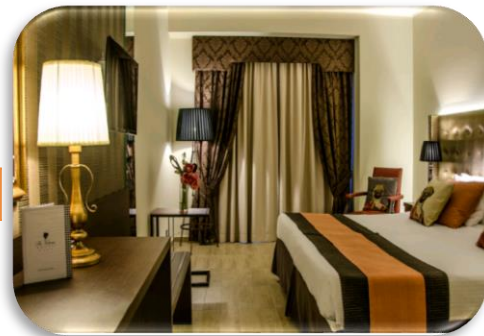

# The Victoria 4\* Hotel

The Victoria is a 4 Star 'boutique' hotel with superlative charm and character. With all the facilities and services one would expect from a superior residence and centrally located just minutes from our school, this is the ideal way to learn English in comfort and style. Services include: multi-lingual personnel at the 24 hour front desk, car rental facilities, complimentary car-park, room service from 07.00 hrs till 21.30 hrs, baby-sitting services, 24 hour wake-up call, gift/newspaper boutique, dry-cleaning services, business centre with secretarial support, medical services & WiFi connection throughout the hotel.

### Prices are in Euro per Person/Night

Dates	B&B Classic Twin Room	B&B Classic Balcony Twin room	B&B Classic Balcony Single Room
01.11.17 - 30.11.17	€ 31.00	€ 42.00	€ 77.00
01.12.17 - 25.12.17	€ 30.00	€ 40.00	€ 74.00
26.12.17 - 02.01.18	€ 62.00	€ 70.00	€ 134.00
03.01.18 - 31.01.18	€ 30.00	€ 40.00	€ 74.00
01.02.18 - 28.02.18	€ 31.00	€ 42.00	€ 77.00
01.03.18 - 31.03.18	€ 40.00	€ 49.00	€ 92.00
01.04.18 - 30.04.18	€ 46.00	€ 54.00	€ 101.00
01.05.18 - 30.06.18	€ 72.00	€ 83.00	€ 148.00
01.07.18 - 31.07.18	€ 66.00	€ 74.00	€ 139.00
01.08.18 - 14.10.18	€ 78.00	€ 91.00	€ 156.00
15.10.18 - 31.10.18	€ 66.00	€ 74.00	€ 139.00