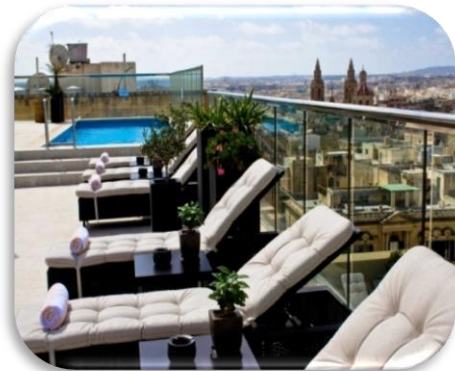

# The Victoria 4\* Hotel

The Victoria is a 4 Star 'boutique' hotel with superlative charm and character. With all the facilities and services one would expect from a superior residence and centrally located just minutes from our school, this is the ideal way to learn English in comfort and style. Services include: multi-lingual personnel at the 24 hour front desk, car rental facilities, complimentary car-park, room service from 07.00 hrs till 21.30 hrs, baby-sitting services, 24 hour wake-up call, gift/newspaper boutique, dry-cleaning services, business centre with secretarial support, medical services & WiFi connection throughout the hotel.