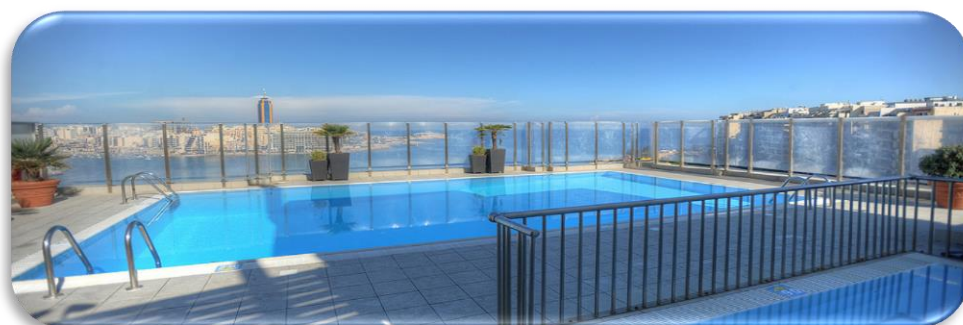

Dates	BB in Twin Inland Room Per Person Euro/week	BB in Single Inland Room Per Person Euro/ week	BB in Twin Sea View Room Per Person Euro/week	BB in Single Sea View Room Per Person Euro/week
01.11.16 – 30.11.16	137.00	200.00	209.00	319.00
01.12.16 – 22.12.16	123.00	173.00	187.00	278.00
23.12.16 - 28.12.16	182.00	273.00	291.00	437.00
29.12.16–03.01.17	264.00	400.00	391.00	573.00
04.01.17- 28.02.17	123.00	173.00	187.00	278.00
01.03.17 - 31.03.17	146.00	209.00	218.00	328.00
01.04.17– 30.04.17	246.00	373.00	364.00	537.00
01.05.17– 30.06.17	291.00	432.00	391.00	564.00
01.07.17 – 30.09.17	382.00	564.00	519.00	746.00
01.10.17 – 31.10.17	309.00	450.00	410.00	601.00

Supplements: Dates	Half Board Per Person Euro/week
01.11.16 – 31.10.17	77.00